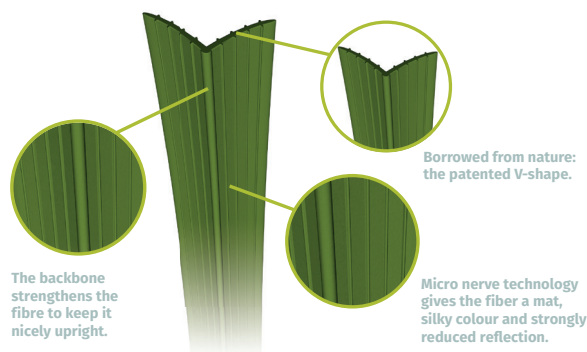

MiNT® TECHNOLOGY
reduced reflection
mat color

V-SHAPE
resilient
natural look

kg
WEIGHT
1148
fibres in gr/m²

GUARANTEE
low UV 11 yrs
high UV 8 yrs

RESPONSIBLE
eco friendly
recyclable

Made in Holland

enjoy perfection

www.royalgrass.com